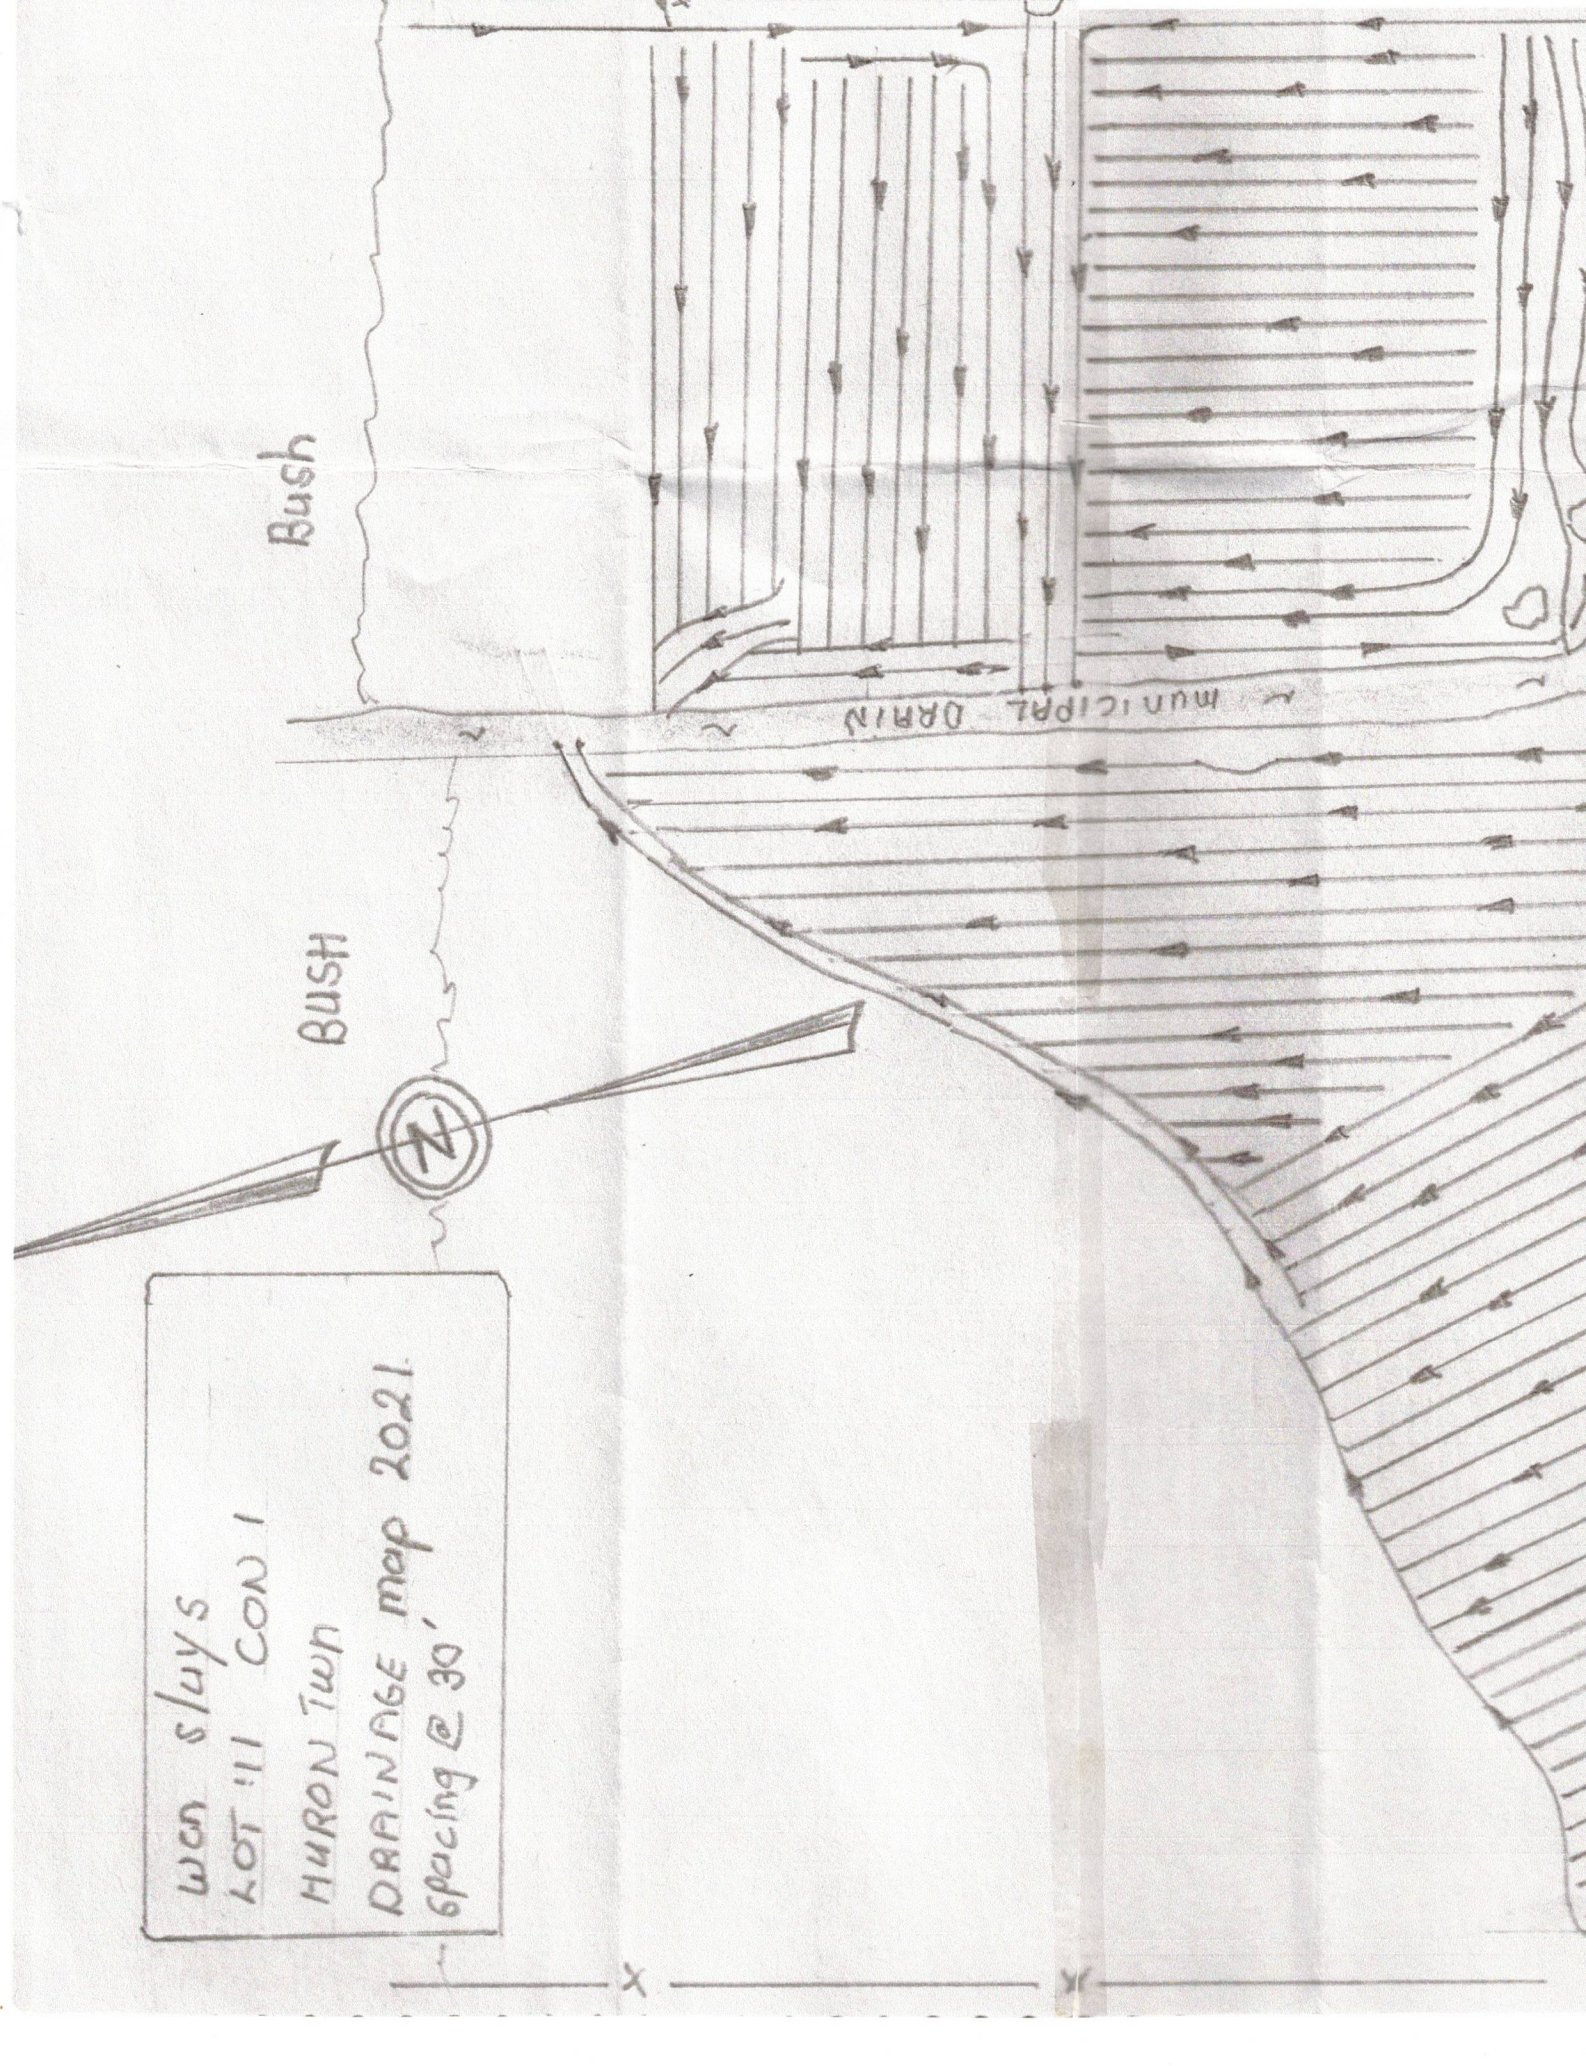

Wen slays
LOT 11 CON 1
HURON TWP
DRAINAGE map 2021
spacing @ 30'

Bush

BUSH

MUNICIPAL DRAIN

Map 86 Amberly Road

municipal