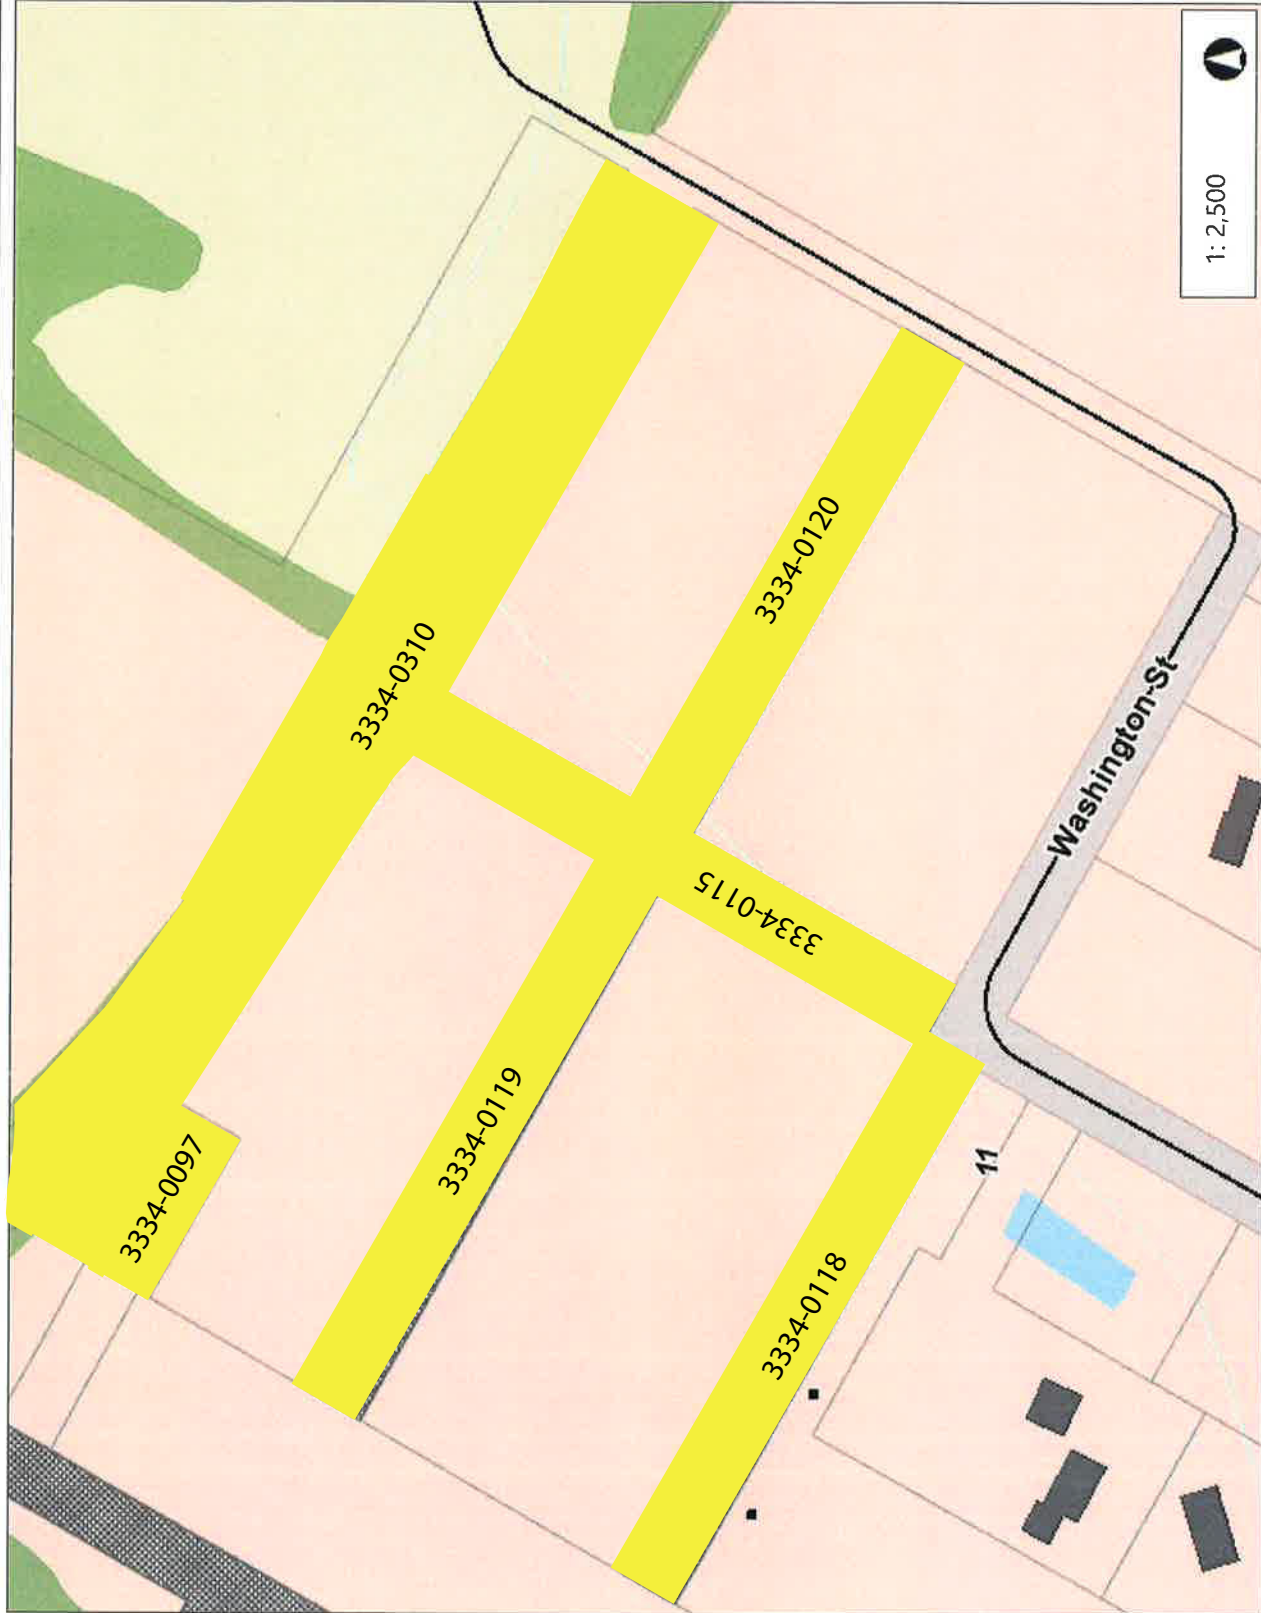

County of Bruce

Bruce County

Legend

- Rural Community point, labelled
- Ferry
- Provincial Highway
- County Road
- County Road
- Bridge reconstruction
- Municipal or Other Road
- Municipal or Other Road
- Bridge Detour
- OBM Building Location
- OBM Building Footprint
- Building Footprint
- Propane Facility Buffer
- Severance
- Severed portion
- Retained portion
- Subdivision
- Draft Approved
- Final Approved
- Body of Water
- Evaluated Wetland
- Watercourse
- Permanent Stream
- Intermittent Stream
- Road Allowance/Right-of-way
- Private Road Allowance
- Right-of-Way
- Road Allowance or Condo Road
- Unopened Road Allowance
- Conservation Authority Property boundary
- Provincial Park
- Fathom Five
- County Forest Boundary

Notes

1: 2,500

0.1 Kilometers

0

0.1

This map is a user-generated static output from an Internet mapping site and is for reference only. Data layers that appear on this map may or may not be accurate, current, or otherwise reliable.

THIS MAP IS NOT TO BE USED FOR NAVIGATION