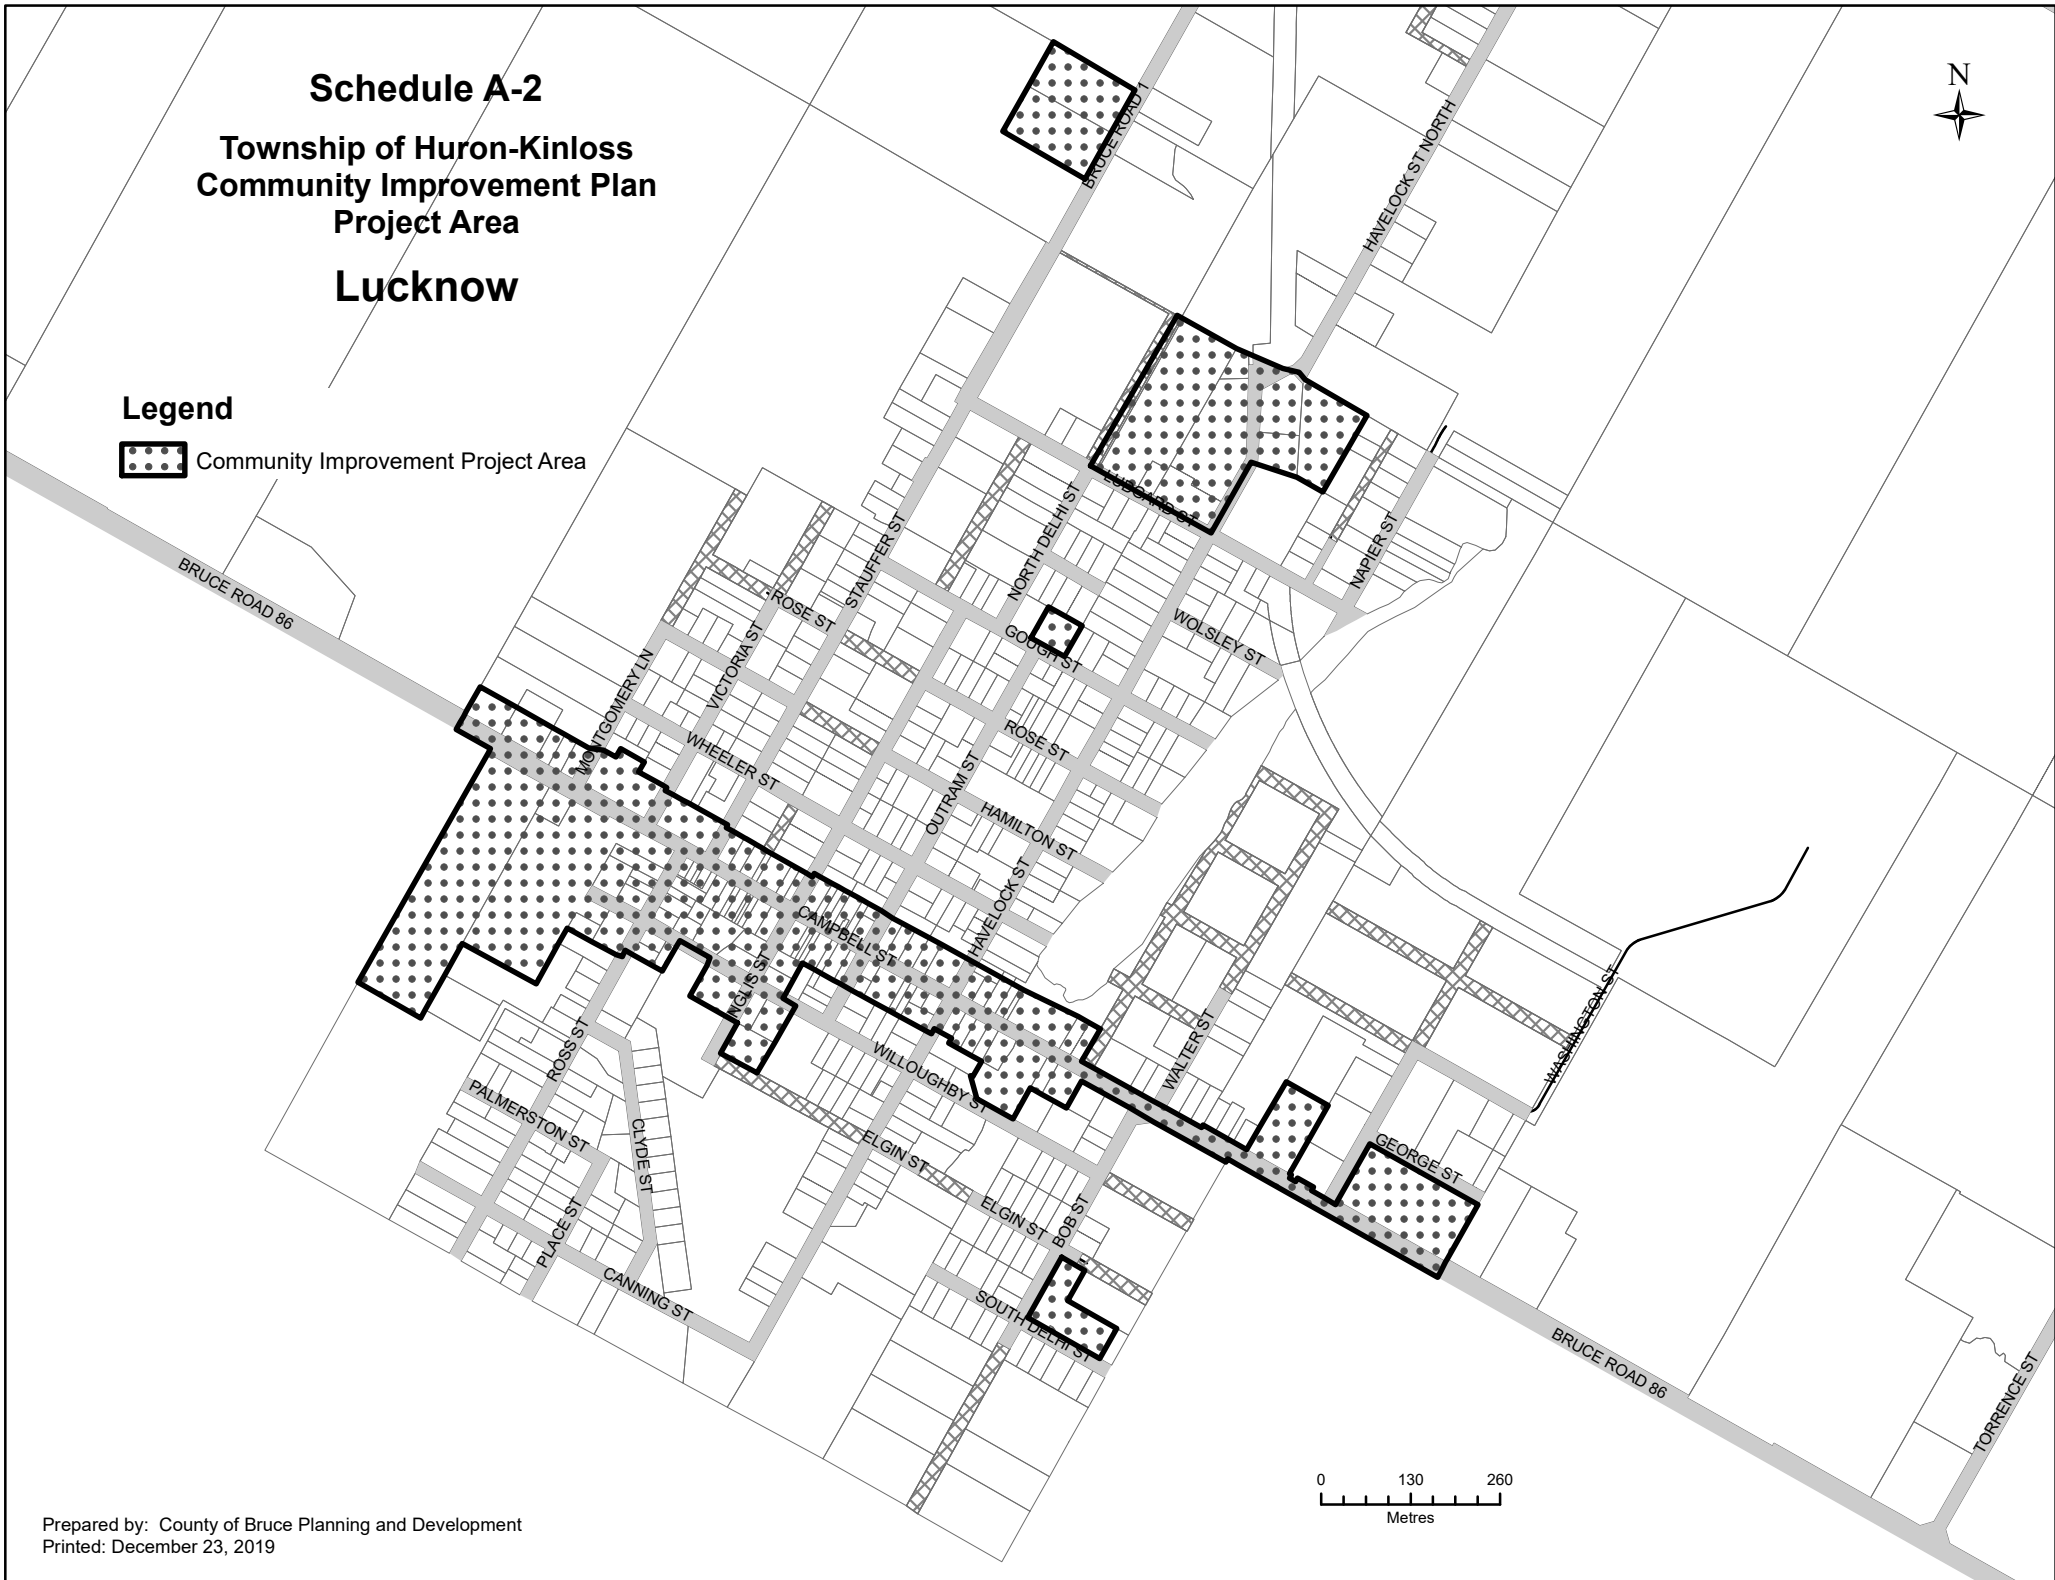

Schedule A-1
Township of Huron-Kinloss
Community Improvement Plan
Project Area (CIPA)

Municipality for Kincardine

Municipality for Brockton

Municipality for South Bruce

Lake
Huron

-  CIP Boundary
-  Community/Hamlet

Kinloss

Kinlough

Pine
River

Ripley

Holyrood

Lurgan

Point
Clark

Amberley

Lucknow

Whitechurch

HURON COUNTY

Schedule A-2 Township of Huron-Kinloss Community Improvement Plan Project Area Lucknow

Legend

 Community Improvement Project Area

Schedule A-3

Township of Huron-Kinloss Community Improvement Plan Project Area Ripley

Legend

 CIP Boundary

Schedule A-4
Township of Huron-Kinloss
Community Improvement Plan (CIP)
Project Area
Point Clark

Base data provided by
The County of Bruce
April 2019