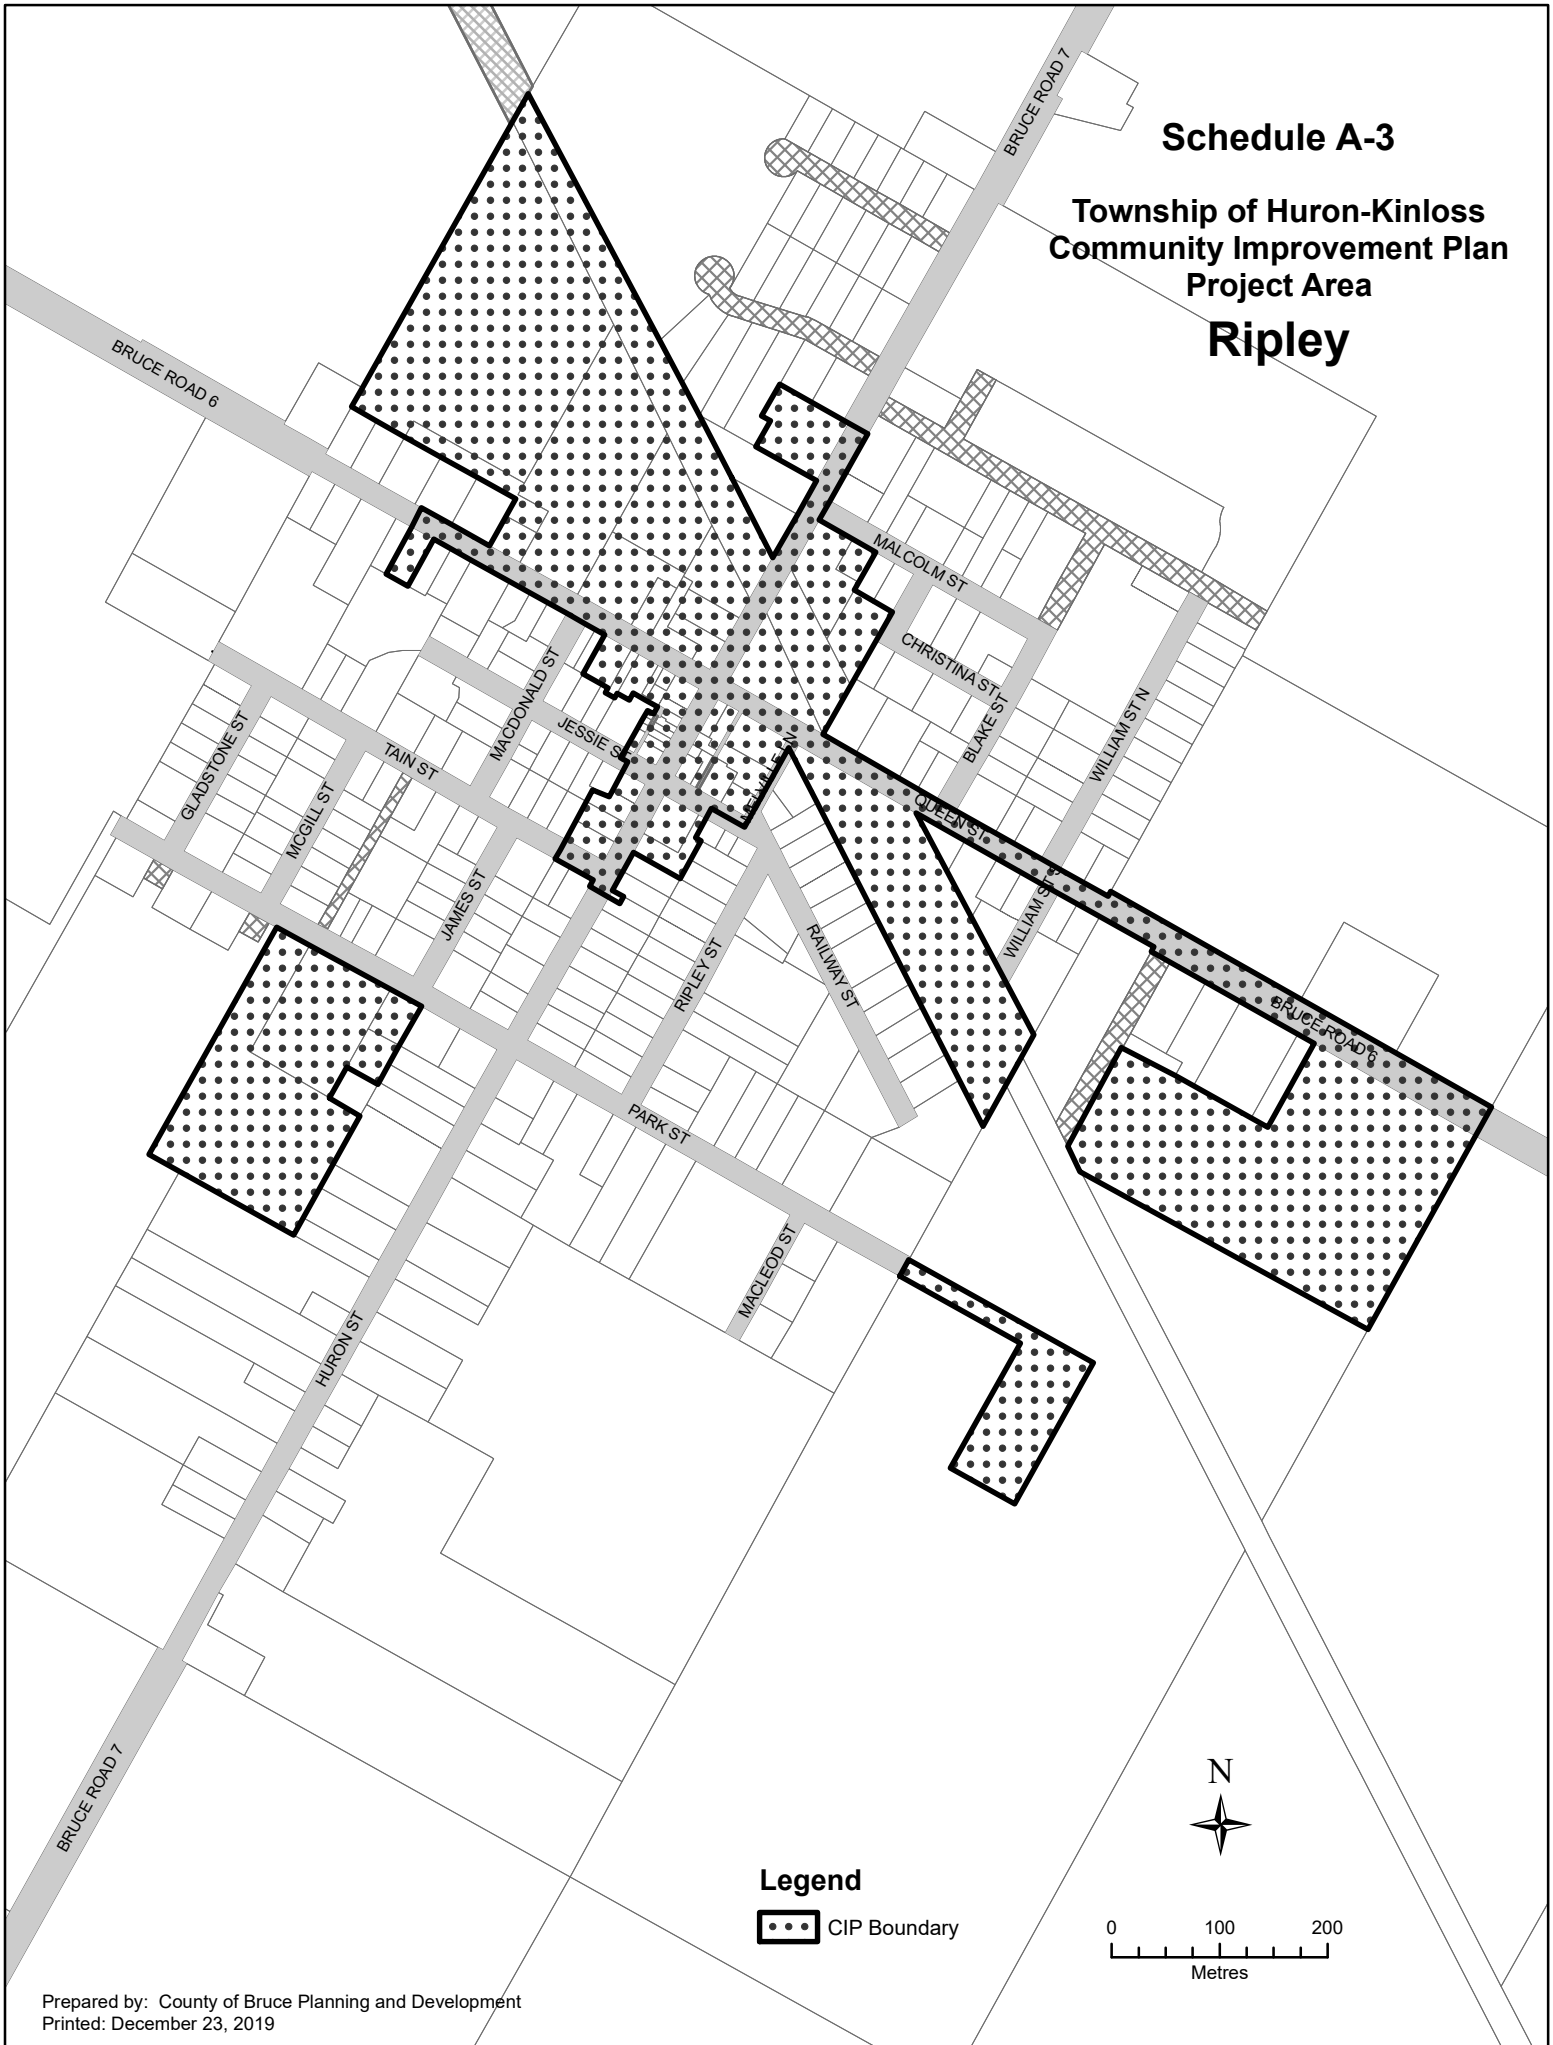

Schedule A-1
Township of Huron-Kinloss
Community Improvement Plan
Project Area (CIPA)

Municipality for Kincardine

Municipality for Brockton

Municipality for South Bruce

Lake
Huron

-  CIP Boundary
-  Community/Hamlet

Kinloss

Kinlough

Pine
River

Ripley

Holyrood

Lurgan

Point
Clark

Amberley

Lucknow

Whitechurch

HURON COUNTY

Schedule A-2 Township of Huron-Kinloss Community Improvement Plan Project Area Lucknow

Legend

 Community Improvement Project Area

Schedule A-3

Township of Huron-Kinloss Community Improvement Plan Project Area Ripley

Legend

 CIP Boundary

Schedule A-4
Township of Huron-Kinloss
Community Improvement Plan (CIP)
Project Area
Point Clark

Base data provided by
The County of Bruce
April 2019