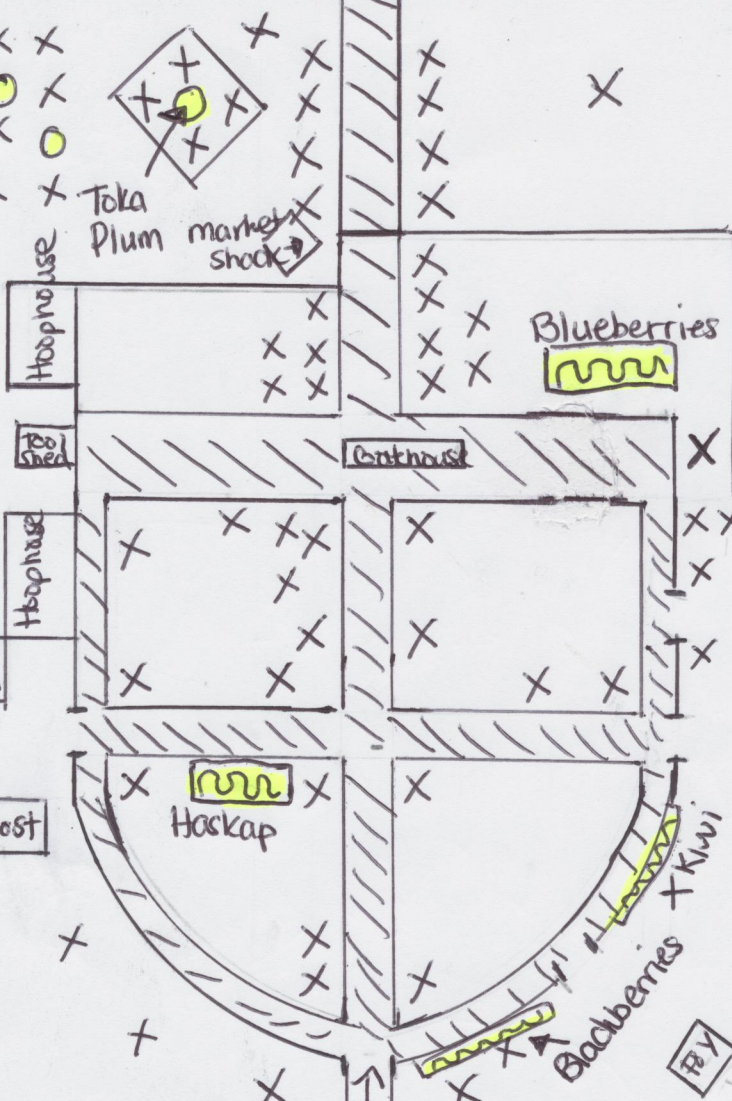

Replace Ripley Apples

Bruce Botanical Food Gardens
62 Park St.

New Tree Varieties

Paw Paw Trees (6)

Apricots (3)

Heartnut (2)

Ultra Northern Pecan (3)

Burr Oak (3)

Toka Plum (1)

Ripley Apple (4+)

*depends on grafting

New Fruit Varieties

Blueberries (5)

Haskap (4)

Kiwi' (4)

Blackberry (4)

100ft

25ft

Legend

X - existing Trees

○ - New Trees (proposal)

/// - walkway

■ - New Fruit bushes