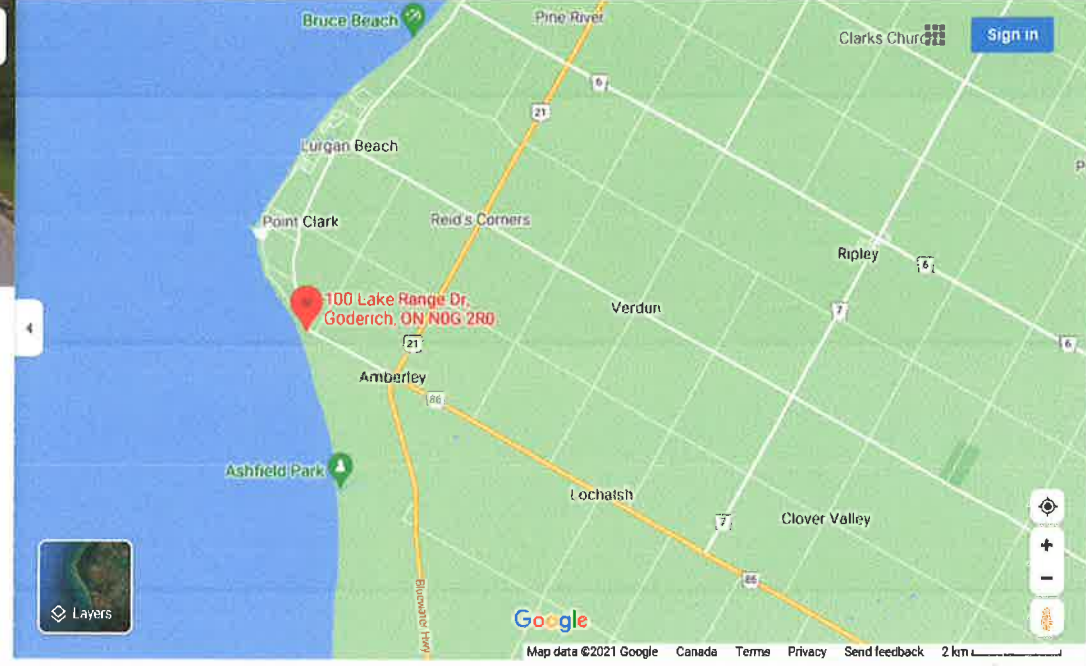

100 Lake Range Drive, Goderich

### 100 Lake Range Dr

- Directions
- Save
- Nearby
- Send to your phone
- Share

100 Lake Range Dr, Goderich, ON N0G 2R0

3735+55 Huron-Kinloss, Ontario

Suggest an edit on 100 Lake Range Dr